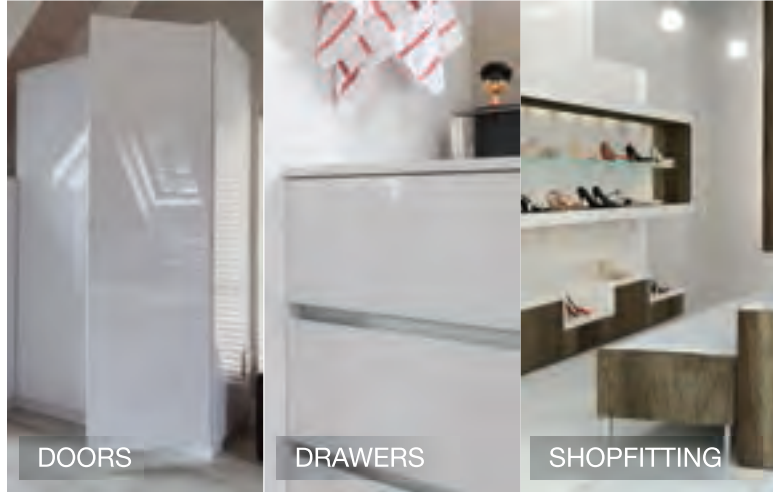

WHERE THE MELAWOOD PREMIUM RANGE IS BEST

MelaWood is a versatile, easy-to-work-with solution for a variety of applications. However, it's best for vertical surfaces like kitchens, built-in-cupboards, furniture, offices and shopfitting.